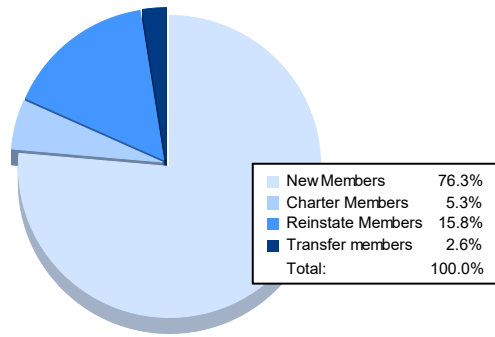

Year	New Clubs	Dropped Clubs	Gain/ Loss Clubs	New Members	Charter Members	Reinstate Members	Transfer Members	Total Member Added	Total Members Dropped	Gain/ Loss Members
2016-2017	0	4	-4	83	0	3	0	86	156	-70
2017-2018	1	0	1	84	23	9	3	119	106	13
2018-2019	0	1	-1	84	0	4	2	90	96	-6
2019-2020	0	1	-1	35	1	0	3	39	75	-36
2020-2021	0	0	0	29	2	6	1	38	71	-33
<b>Average</b>	<b>0</b>	<b>1</b>	<b>-1</b>	<b>63</b>	<b>5</b>	<b>4</b>	<b>2</b>	<b>74</b>	<b>101</b>	<b>-26</b>

### Membership Composition June 2021 Cumulative

### Gender Composition June 2021 Cumulative