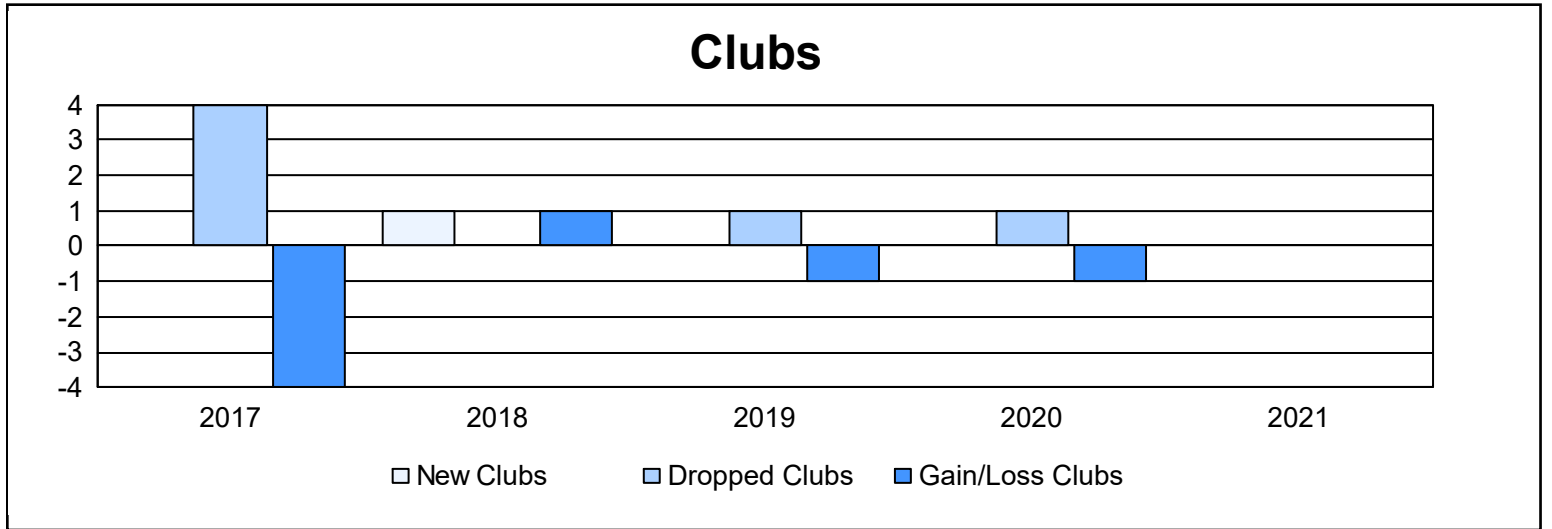

Year	New Clubs	Dropped Clubs	Gain/ Loss Clubs	New Members	Charter Members	Reinstate Members	Transfer Members	Total Member Added	Total Members Dropped	Gain/ Loss Members
2016-2017	0	4	-4	83	0	3	0	86	156	-70
2017-2018	1	0	1	84	23	9	3	119	106	13
2018-2019	0	1	-1	84	0	4	2	90	96	-6
2019-2020	0	1	-1	35	1	0	3	39	75	-36
2020-2021	0	0	0	29	2	6	1	38	71	-33
<b>Average</b>	<b>0</b>	<b>1</b>	<b>-1</b>	<b>63</b>	<b>5</b>	<b>4</b>	<b>2</b>	<b>74</b>	<b>101</b>	<b>-26</b>

### Membership Composition June 2021 Cumulative