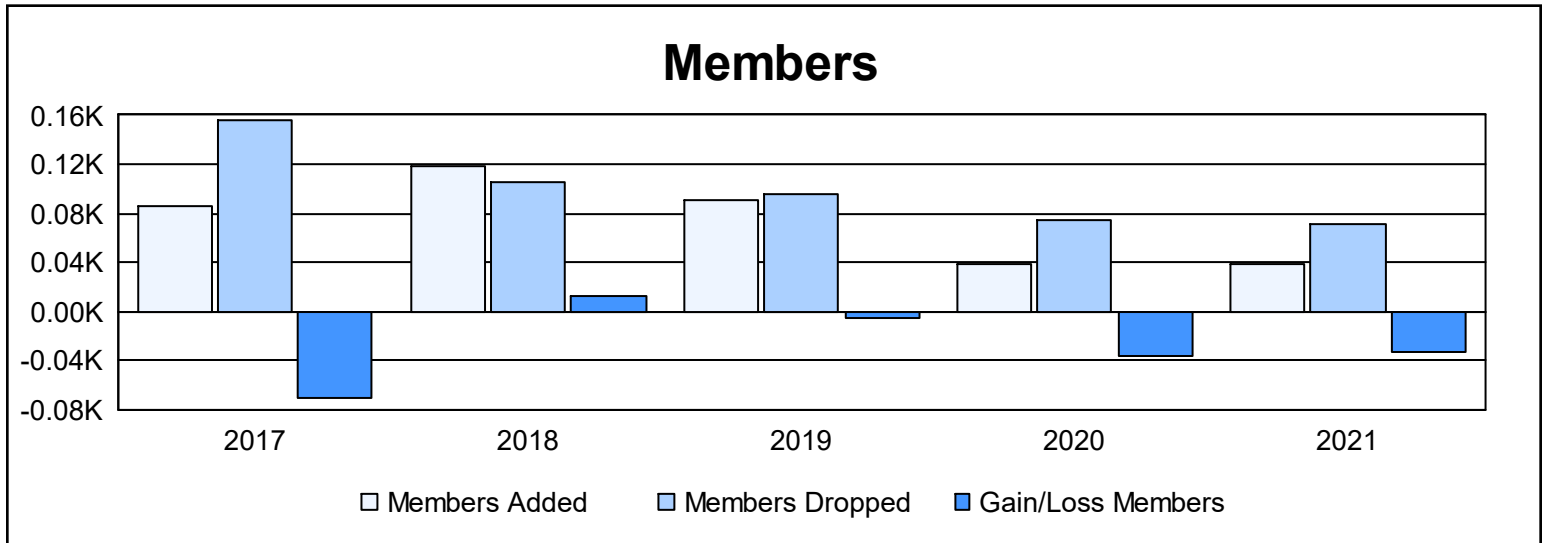

Year	New Clubs	Dropped Clubs	Gain/ Loss Clubs	New Members	Charter Members	Reinstate Members	Transfer Members	Total Member Added	Total Members Dropped	Gain/ Loss Members
2016-2017	0	4	-4	83	0	3	0	86	156	-70
2017-2018	1	0	1	84	23	9	3	119	106	13
2018-2019	0	1	-1	84	0	4	2	90	96	-6
2019-2020	0	1	-1	35	1	0	3	39	75	-36
2020-2021	0	0	0	29	2	6	1	38	71	-33
<b>Average</b>	<b>0</b>	<b>1</b>	<b>-1</b>	<b>63</b>	<b>5</b>	<b>4</b>	<b>2</b>	<b>74</b>	<b>101</b>	<b>-26</b>

### Membership Composition June 2021 Cumulative